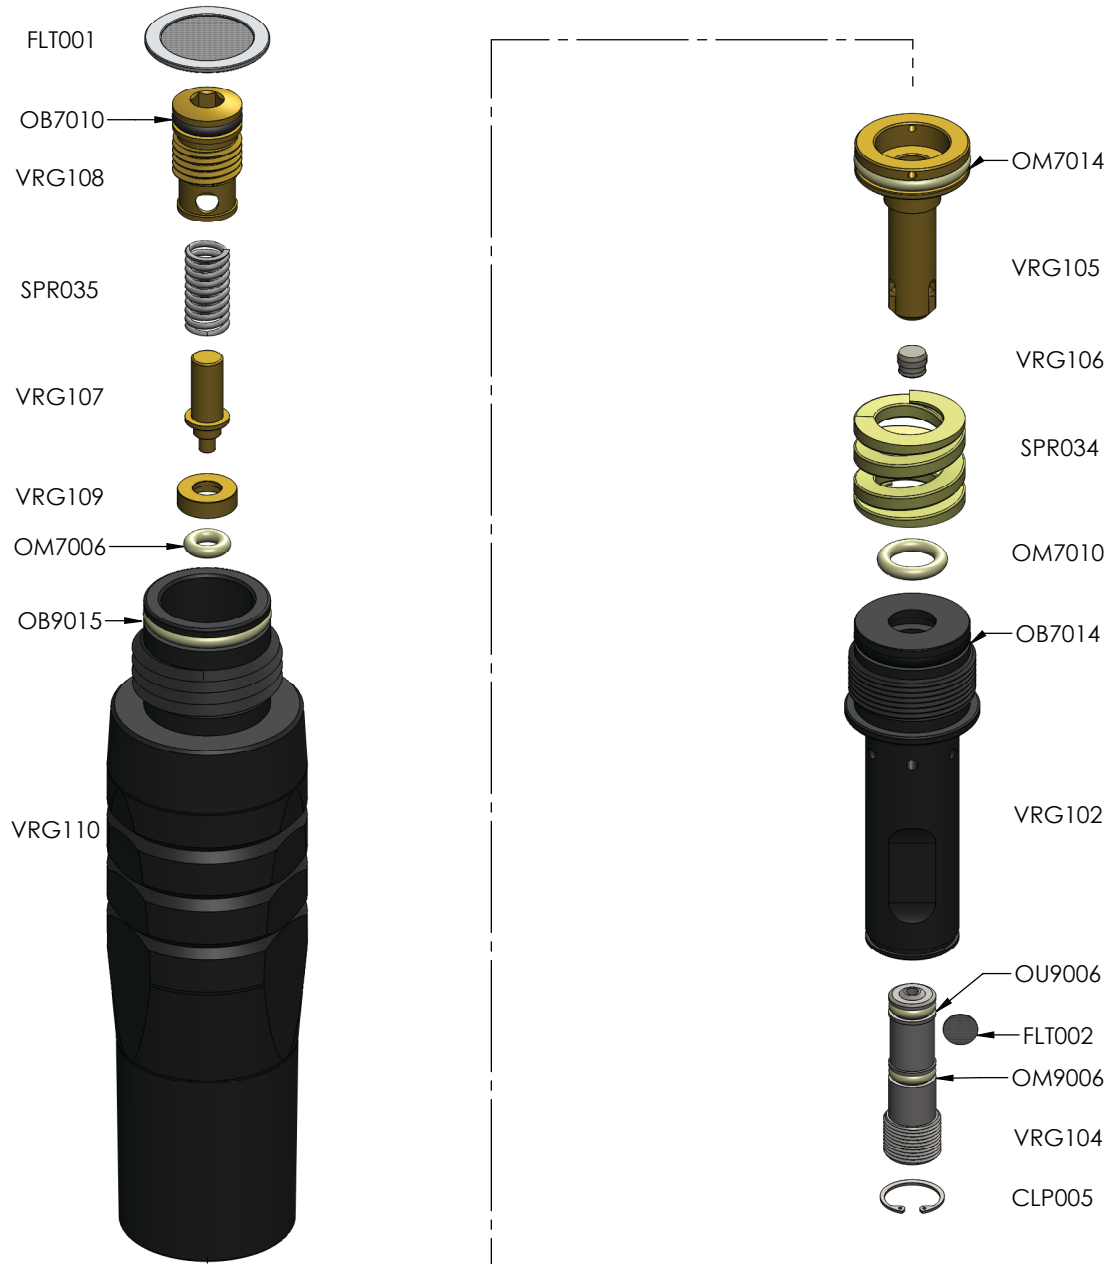

OB7M04
(3 x 1MM)

NUT002

NME116

NUT004 (2x)

NME108

ENMEY SAFETY
O-RING

NUT002

BAL001

SPR007

WAS004 (2x)

SSB009 (2x)

SSB002 (2x)

SSB009 (2x)

**FIGURE 1
GRIP FRAME**

eNMEy™
PARTS GUIDE

FIGURE 2
REGULATOR

eNMEy™ PARTS GUIDE

FIGURE 3
BODY ASSC.

eNMEy™ PARTS GUIDE

FIGURE 4
50 CAL. INTERNALS

eNMEy™
PARTS GUIDE

FIGURE 5
VALVE SYSTEM