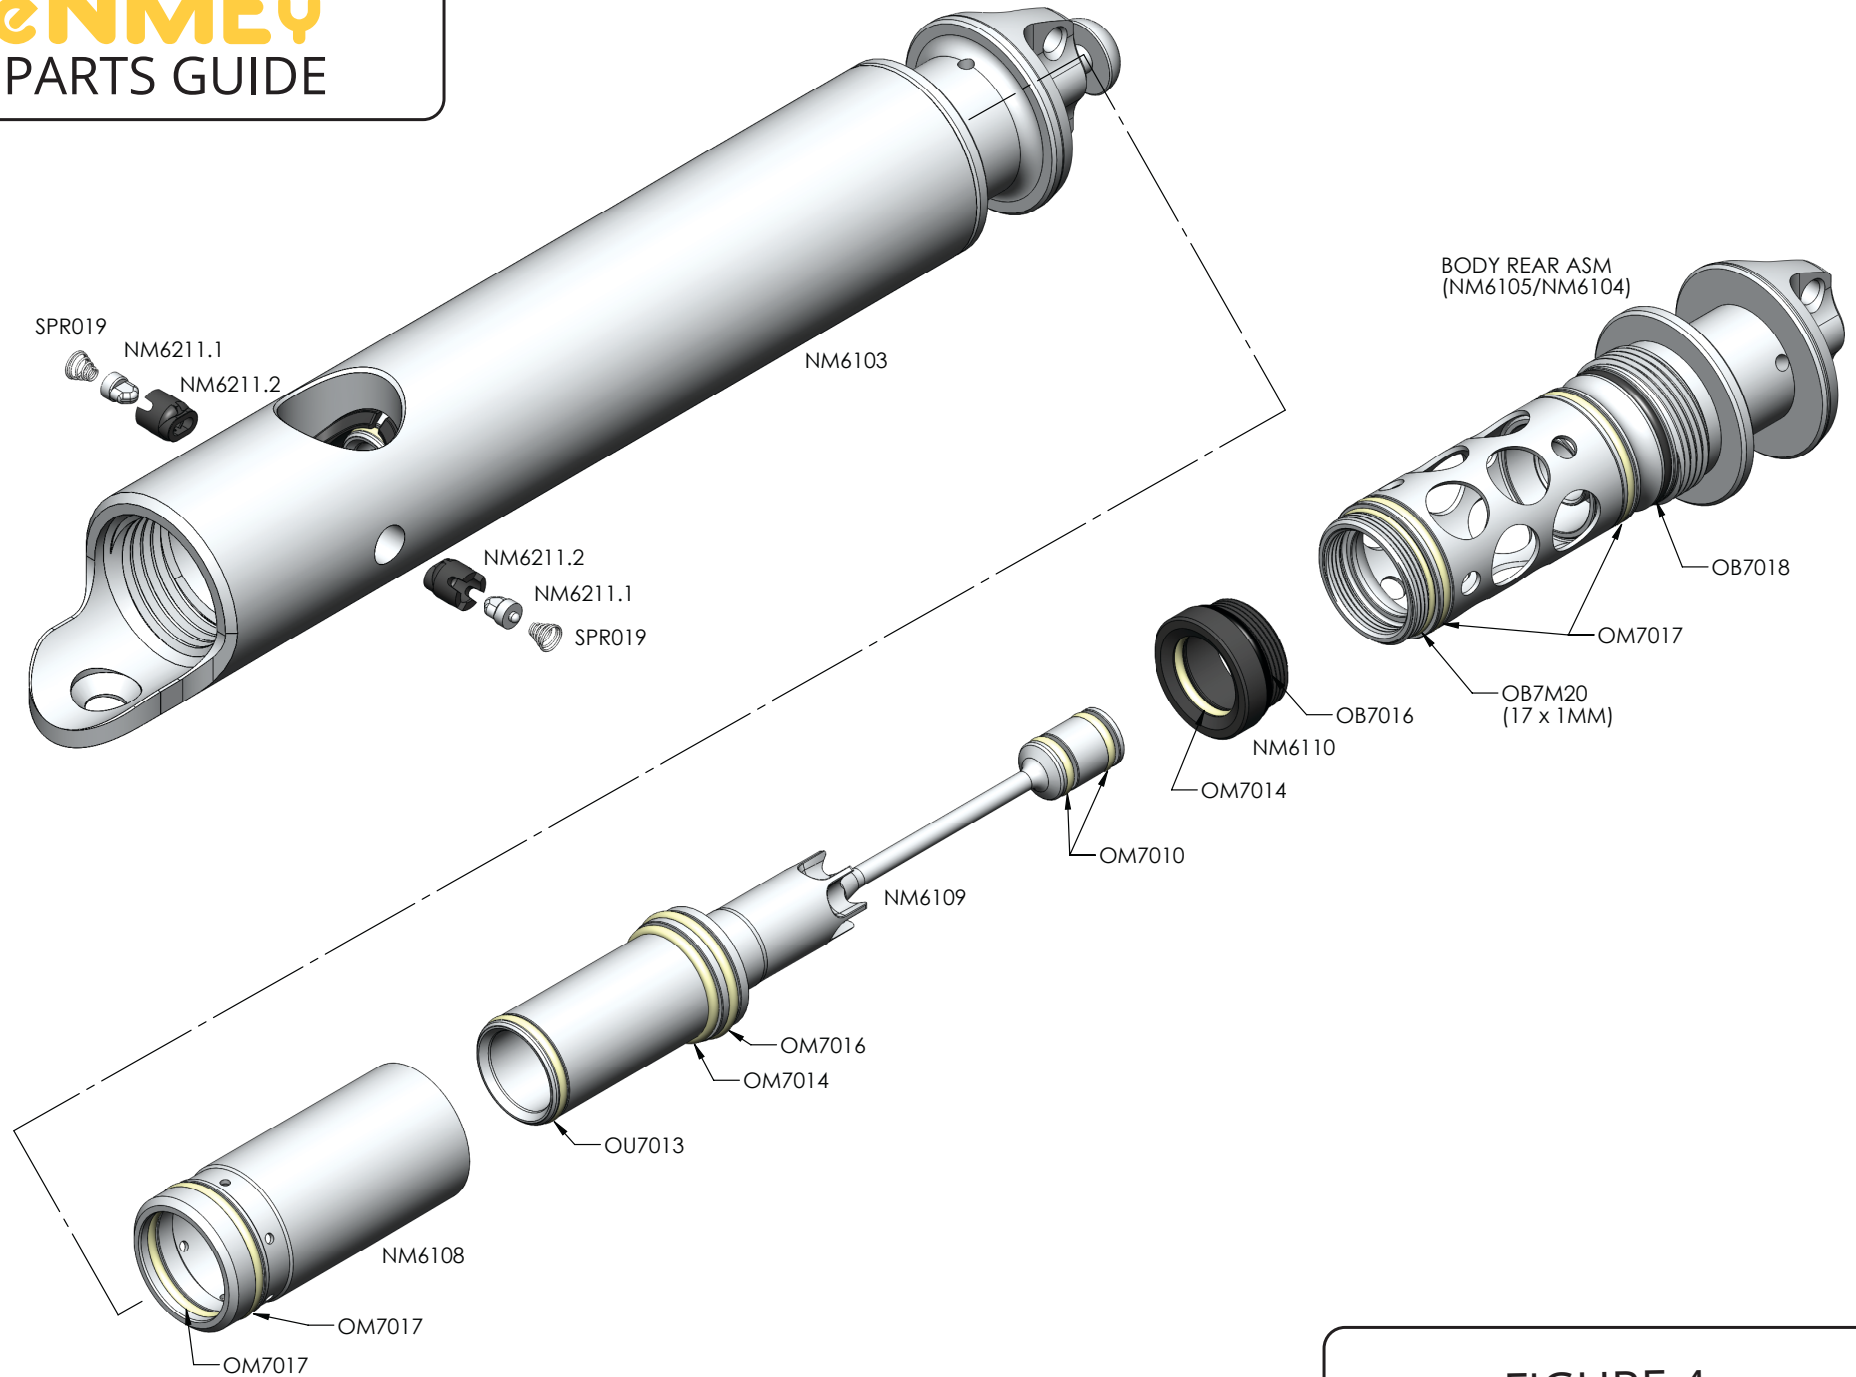

eNMEy™ PARTS GUIDE

FIGURE 1
GRIP FRAME

eNMEy™ PARTS GUIDE

FIGURE 2
REGULATOR

eNMEy™ PARTS GUIDE

FIGURE 3
BODY ASSC.

eNMEy™
PARTS GUIDE

FIGURE 4
68 CAL. INTERNALS

eNMEy™
PARTS GUIDE

FIGURE 5
VALVE SYSTEM